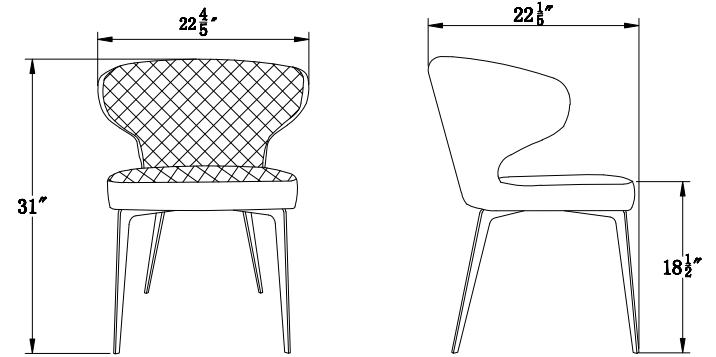

## dining chair

size

23" x 22" x 31"

packaging details

# of boxes	1
qty. / box	1
box size 1	30" x 23" x 26"
gw	19 kg
nw	8.4 kg
cuft	10.16
cbm	0.29

## counter stool

size

20" x 20" x 35"

packaging details

# of boxes	1
qty. / box	1
box size 1	22" x 20" x 28"
gw	11.2 kg
nw	9.5 kg
cuft	7.2
cbm	0.2